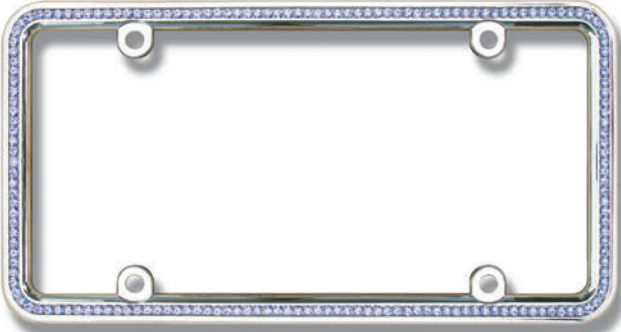

LFC1R-CV "CHROME / VIOLET"