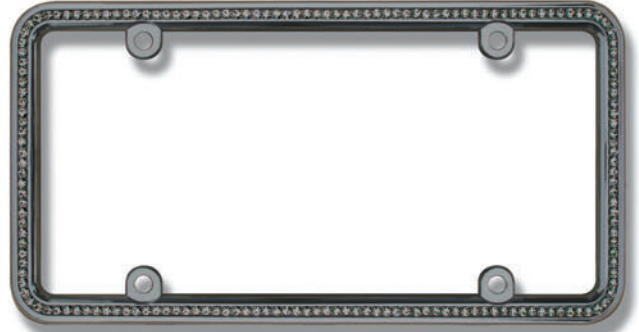

**CUSTOM SET, GENUINE QUALITY CZECH CRYSTALS by PRECIOSA CRYSTAL, INTL.**

LFC1R-CC "CHROME / CLEAR"

LFC1R-KC "BLACK / CLEAR"

LFC1R-CP "CHROME / PINK"

LFC1R-KP "BLACK / PINK"

LFC1R-CK "CHROME / BLACK"

LFC1R-KK "BLACK / BLACK"