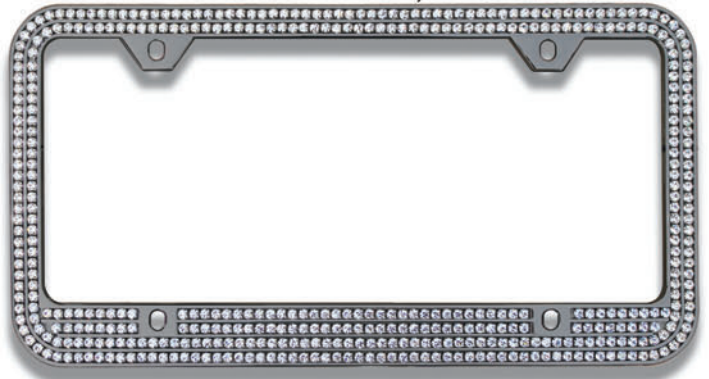

LFC-4R-KC "BLACK / CLEAR"