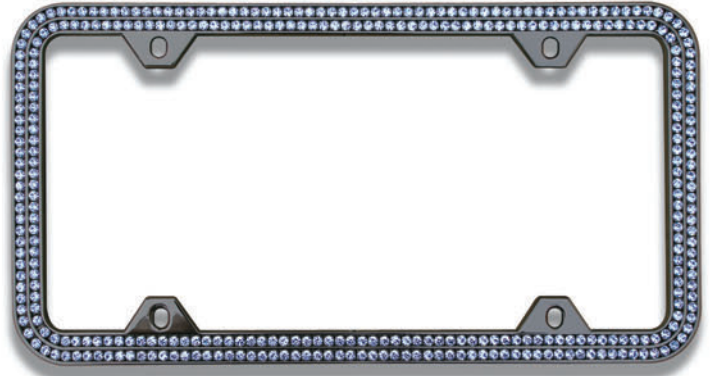

**LFC2R-KV "BLACK / VIOLET"**

**CUSTOM SET, GENUINE QUALITY CZECH CRYSTALS by PRECIOSA CRYSTAL, INTL.**

**LFC2R-CLB "CHROME / LT. BLUE"**

**LFC2R-KLB "BLACK / LT. BLUE"**

**LFC2R-CR "CHROME / RED"**

**LFC2R-KR "BLACK / RED"**