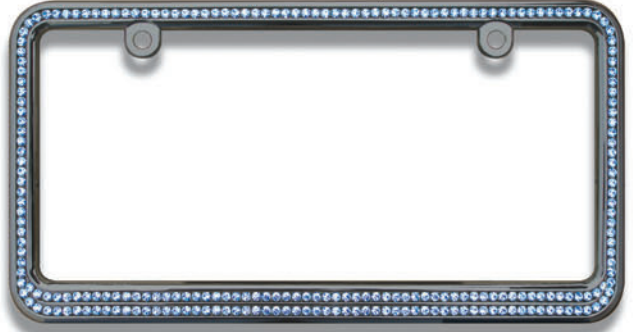

LFC1.5R-KLB "BLACK / LT. BLUE"

License Frame Pictured,
Covered By U.S. Patent USD791665S