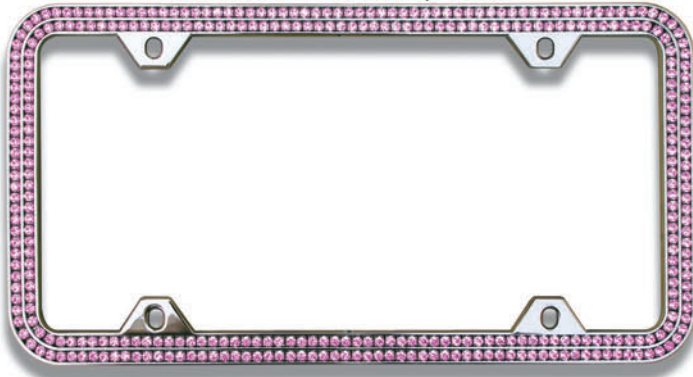

LFC1.5R-KAB "BLACK / OPAL COLOR"

LFC1.5R-CLB "CHROME / LT. BLUE"

LFC1.5R-KLB "BLACK / LT. BLUE"

License Frame Pictured,  
Covered By U.S. Patent USD791665S

**CUSTOM SET, GENUINE QUALITY CZECH CRYSTALS by PRECIOSA CRYSTAL, INTL.**

**LFC2R-CC "CHROME / CLEAR"**

**LFC-2R-KC "BLACK / CLEAR"**

**LFC2R-CP "CHROME / PINK"**

**LFC2R-KP "BLACK / PINK"**

**LFC2R-NN "NICKEL / NICKEL"**

**LFC2R-KK "BLACK / BLACK"**

**LFC2R-CV "CHROME / VIOLET"**