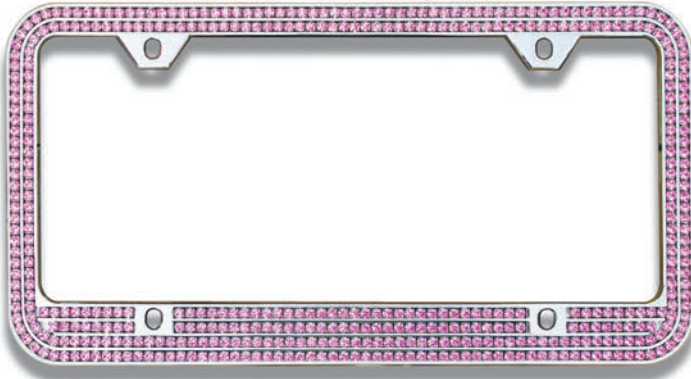

LFC4R-CP "CHROME / PINK"