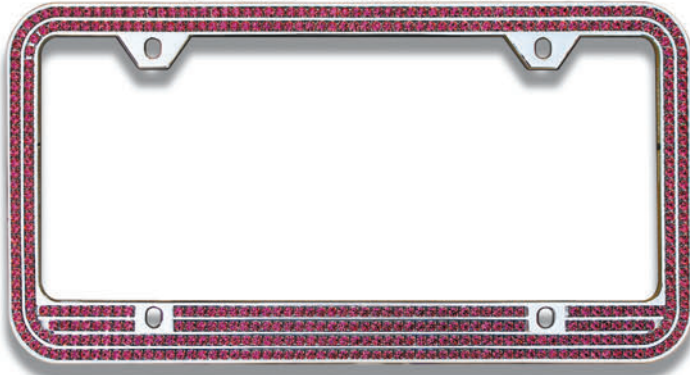

LFC4R-CR "CHROME / RED"