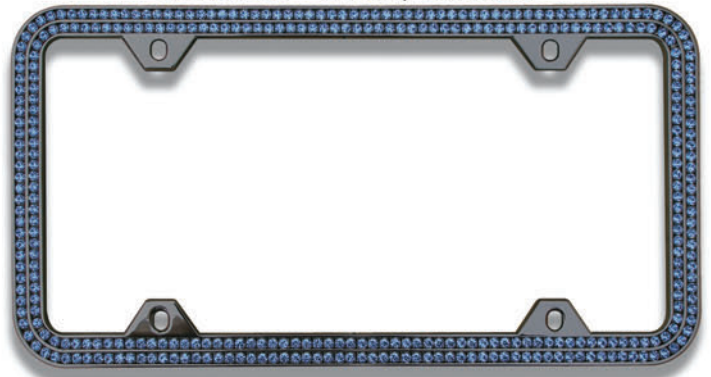

**LFC2R-CAB "CHROME / OPAL COLOR"**

**LFC2R-KAB "BLACK / OPAL COLOR"**

**LFC2R-CDB "CHROME / DK. BLUE"**

**LFC2R-KDB "BLACK / DK. BLUE"**

**CUSTOM SET, GENUINE QUALITY CZECH CRYSTALS by PRECIOSA CRYSTAL, INTL.**