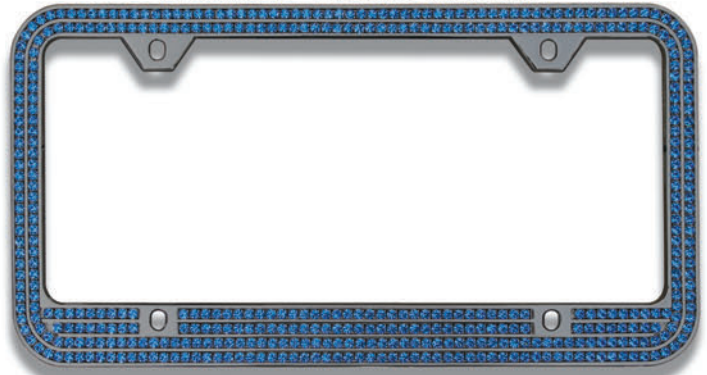

LFC4R-KDB "BLACK / DK. BLUE"