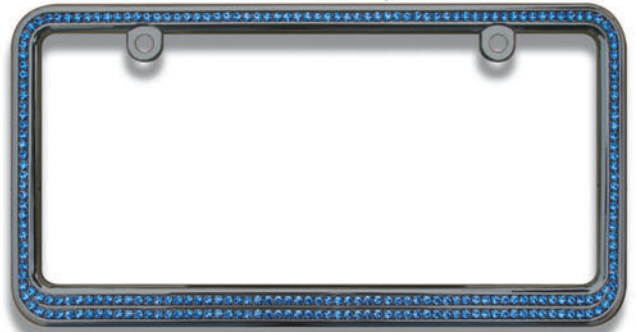

**LFC1.5R-KP "BLACK / PINK"**

**LFC1.5R-CK "CHROME / BLACK"**

**LFC1.5R-KK "BLACK / BLACK"**

**LFC1.5R-CV "CHROME / VIOLET"**

**LFC1.5R-KV "BLACK / VIOLET"**

**LFC1.5R-CDB "CHROME / DK. BLUE"**

**LFC1.5R-KDB "BLACK / DK. BLUE"**