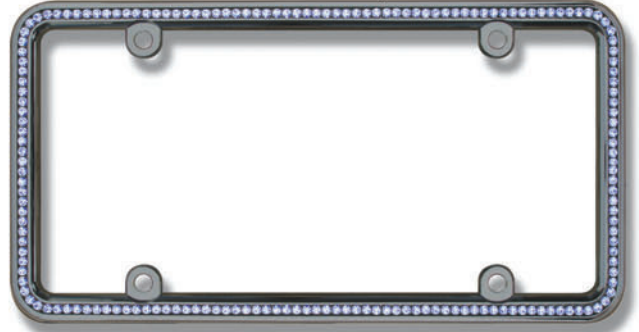

LFC1R-KV "BLACK / VIOLET"