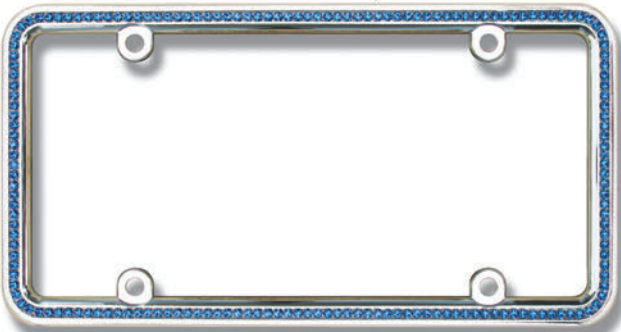

LFC1R-CDB "CHROME / DK. BLUE"