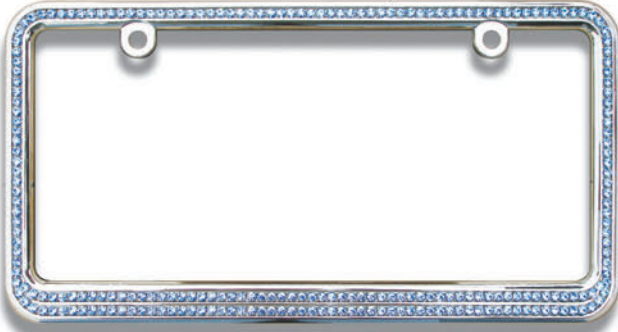

LFC1.5R-CLB "CHROME / LT. BLUE"