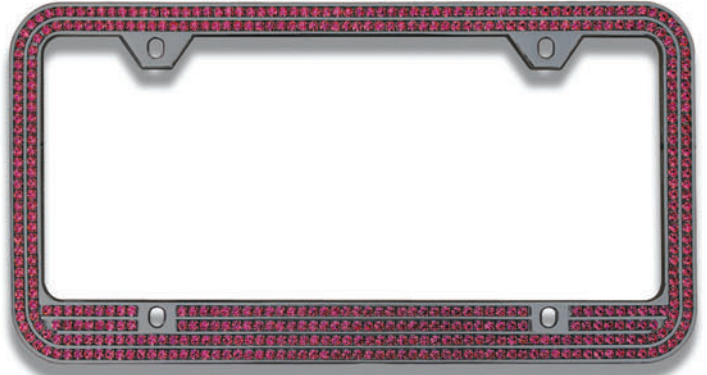

LFC4R-KR "BLACK / RED"