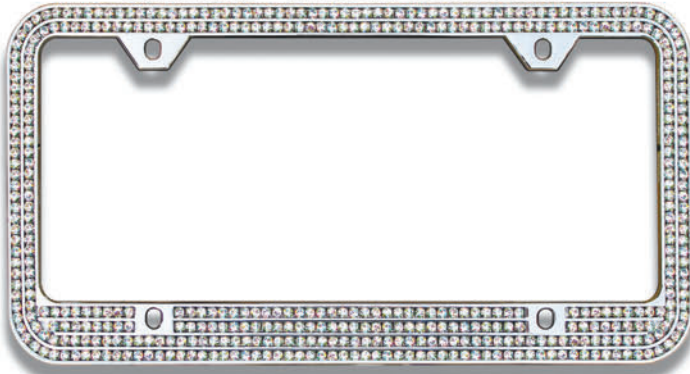

LFC4R-CAB "CHROME / OPAL COLOR"