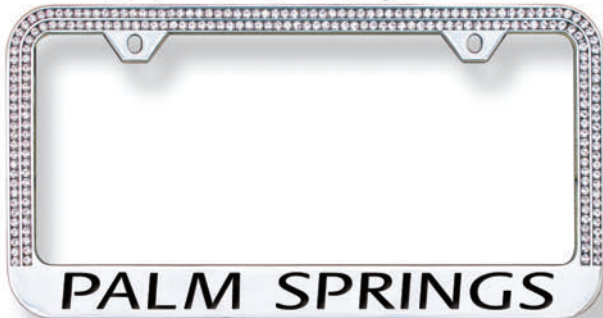

LFC2R-ES-KC "BLACK / CLEAR"  
*City Script Engraved*

LFC2R-ES-CP "CHROME / PINK"  
*City Script Engraved*

LFC2R-ES-KP "BLACK / PINK"  
*City Script Engraved*

LFC2R-EB-CC "CHROME / CLEAR"  
CITY BLOCK ENGRAVED