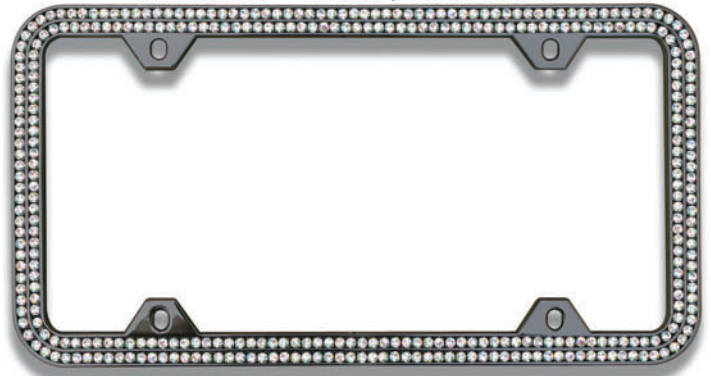

LFC2R-KAB "BLACK / OPAL COLOR"