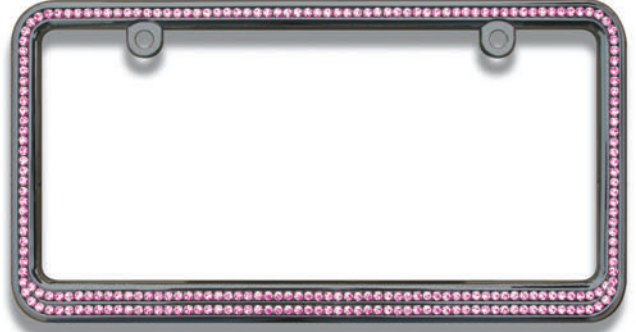

**LFC1R-KN "BLACK / SMOKE"**

**LFC1R-CR "CHROME / RED"**

**LFC1R-KR "BLACK / RED"**

**LFC1R-CAB "CHROME / OPAL COLOR"**

**LFC1R-KAB "BLACK / OPAL COLOR"**

**LFC1R-CLB "CHROME / LT. BLUE"**

**LFC1R-KLB "BLACK / LT. BLUE"**

License Frame Pictured,  
Covered By U.S. Patent USD892691S

**CUSTOM SET, GENUINE QUALITY CZECH CRYSTALS by PRECIOSA CRYSTAL, INTL.**

**LFC1.5R-CC "CHROME / CLEAR"**

**LFC1.5R-KC "BLACK / CLEAR"**

**LFC1.5R-CP "CHROME / PINK"**

**LFC1.5R-KP "BLACK / PINK"**

**LFC1.5R-CK "CHROME / BLACK"**

**LFC1.5R-KK "BLACK / BLACK"**

**LFC1.5R-CV "CHROME / VIOLET"**

**LFC1.5R-KV "BLACK / VIOLET"**

**LFC1.5R-CDB "CHROME / DK. BLUE"**

**LFC1.5R-KDB "BLACK / DK. BLUE"**