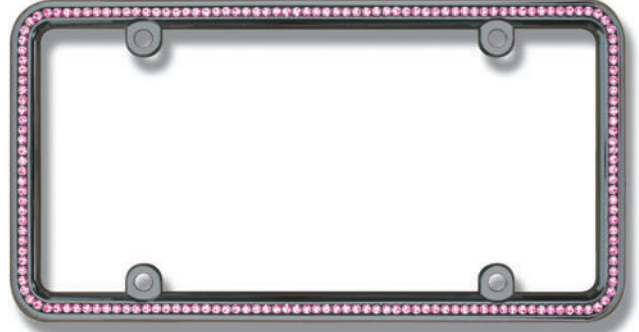

**CUSTOM SET, GENUINE QUALITY CZECH CRYSTALS by PRECIOSA CRYSTAL, INTL.**

LFC1R-CC "CHROME / CLEAR"

LFC1R-KC "BLACK / CLEAR"

LFC1R-CP "CHROME / PINK"

LFC1R-KP "BLACK / PINK"

LFC1R-CK "CHROME / BLACK"

LFC1R-KK "BLACK / BLACK"