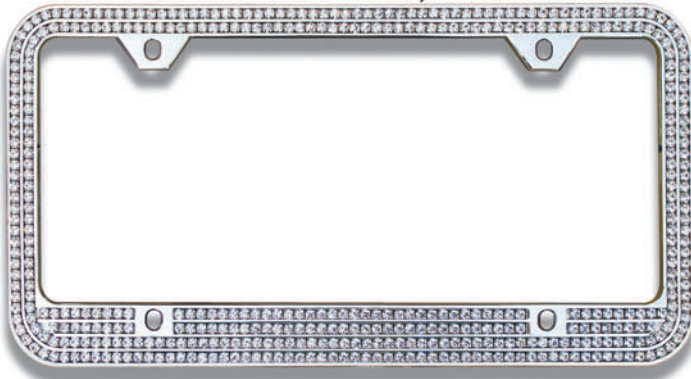

CUSTOM SET, GENUINE QUALITY CZECH CRYSTALS by PRECIOSA CRYSTAL, INTL.

LFC4R-CC "CHROME / CLEAR"