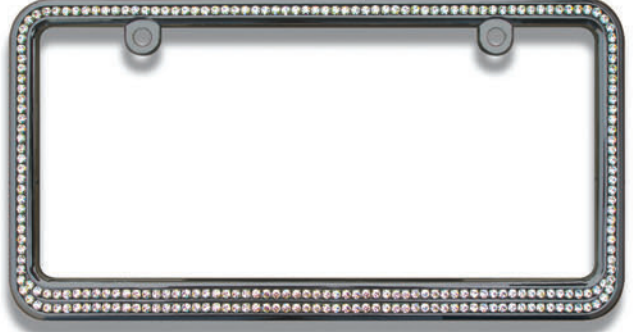

LFC1.5R-KAB "BLACK / OPAL COLOR"