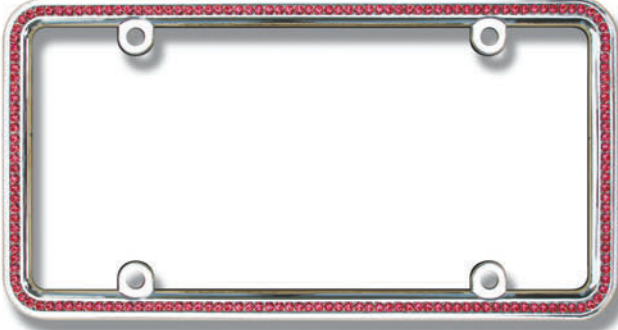

LFC1R-CR "CHROME / RED"