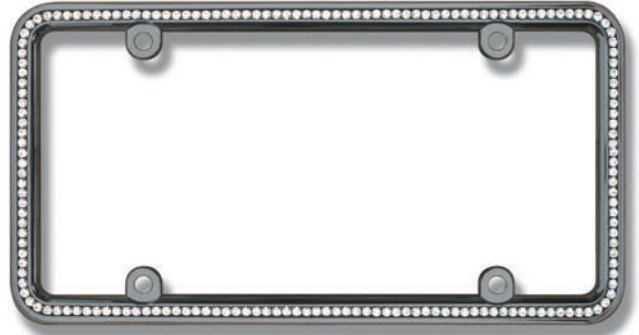

**CUSTOM SET, GENUINE QUALITY CZECH CRYSTALS by PRECIOSA CRYSTAL, INTL.**

LFC1R-CC "CHROME / CLEAR"

LFC1R-KC "BLACK / CLEAR"

LFC1R-CP "CHROME / PINK"

LFC1R-KP "BLACK / PINK"

LFC1R-CK "CHROME / BLACK"

LFC1R-KK "BLACK / BLACK"