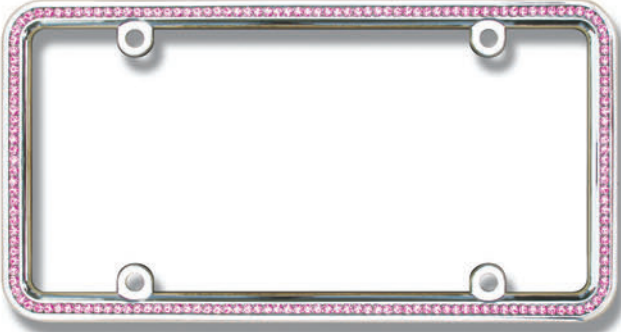

**CUSTOM SET, GENUINE QUALITY CZECH CRYSTALS by PRECIOSA CRYSTAL, INTL.**

LFC1R-CC "CHROME / CLEAR"

LFC1R-KC "BLACK / CLEAR"

LFC1R-CP "CHROME / PINK"

LFC1R-KP "BLACK / PINK"

LFC1R-CK "CHROME / BLACK"

LFC1R-KK "BLACK / BLACK"