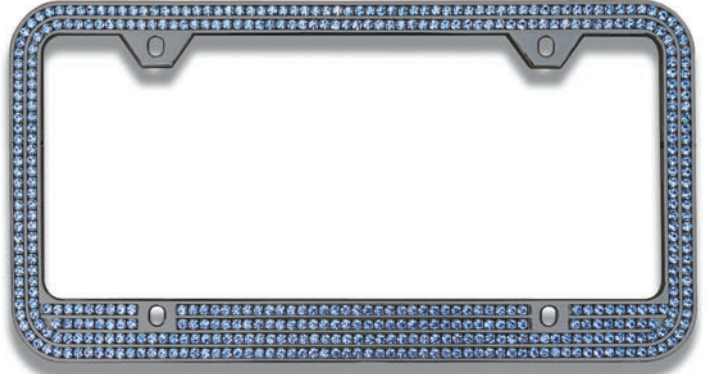

LFC4R-KLB "BLACK / LT. BLUE"