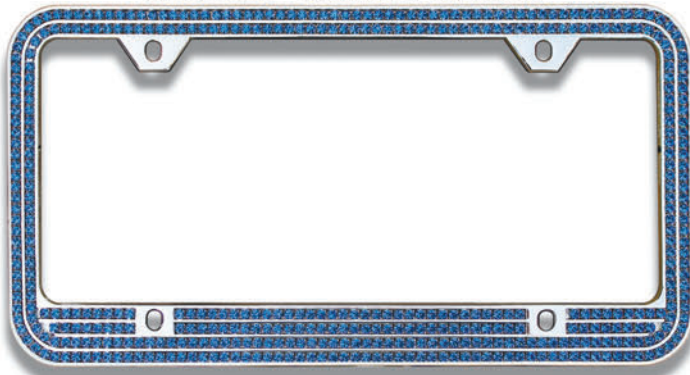

LFC4R-CDB "CHROME / DK. BLUE"