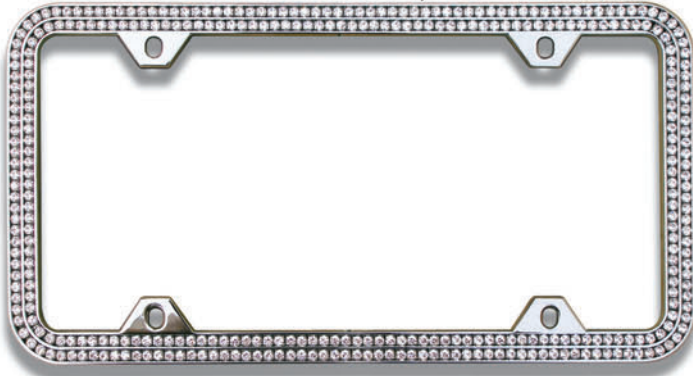

CUSTOM SET, GENUINE QUALITY CZECH CRYSTALS by PRECIOSA CRYSTAL, INTL.

LFC2R-CC "CHROME / CLEAR"