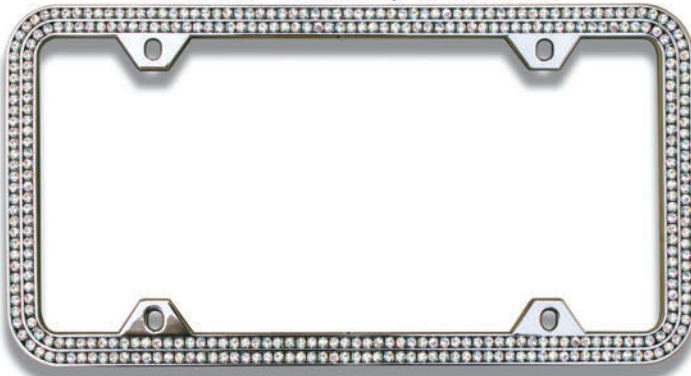

LFC2R-CAB "CHROME / OPAL COLOR"